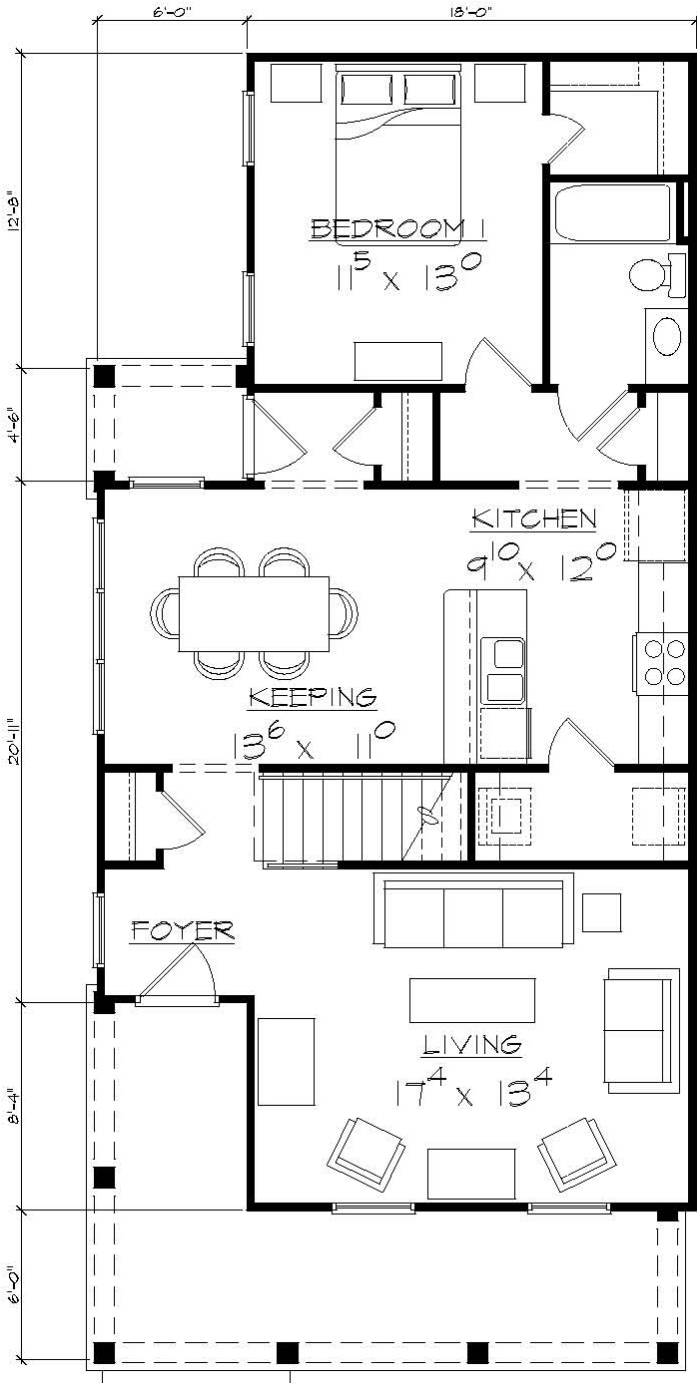

THE CHELSEA

1,747 sq. ft. 4BR 3Ba

BASE

ALT

THE CHELSEA

1,747 sq. ft. 4BR 3Ba

FIRST FLOOR

SECOND FLOOR