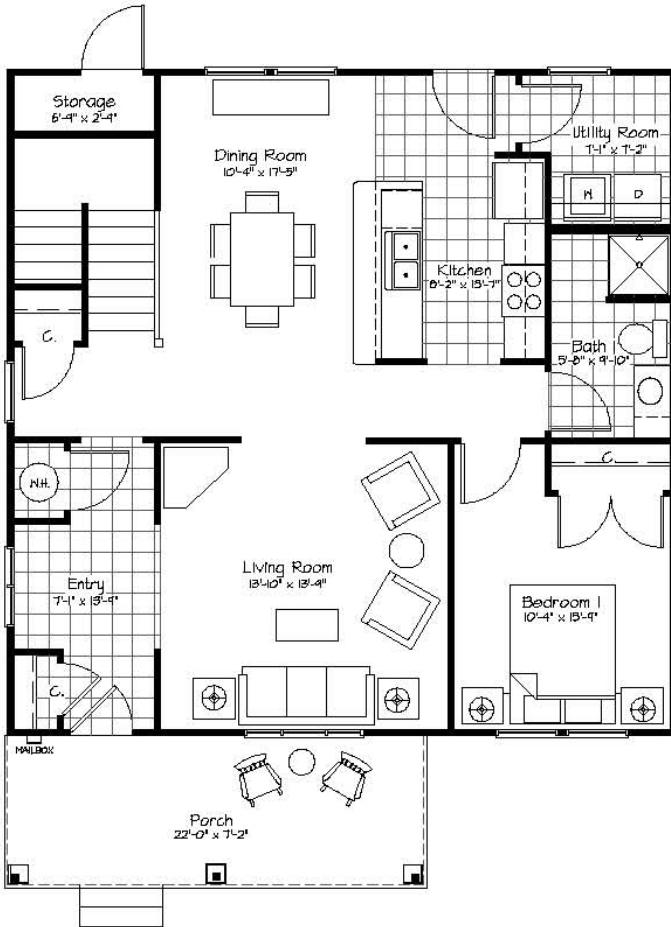

# THE SYCAMORE

1,963 sq. ft. 4BR 3Ba

BASE

ALT

# THE SYCAMORE

1,963 sq. ft. 4BR 3Ba

## FIRST FLOOR

## SECOND FLOOR