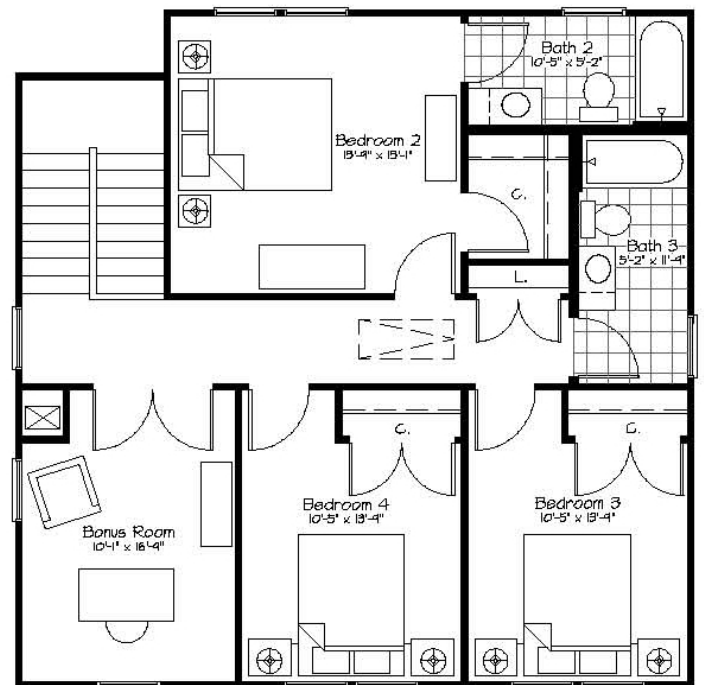

# THE SYCAMORE

1,963 sq. ft. 4BR 3Ba

BASE

ALT

# THE SYCAMORE

1,963 sq. ft. 4BR 3Ba

## FIRST FLOOR

## SECOND FLOOR