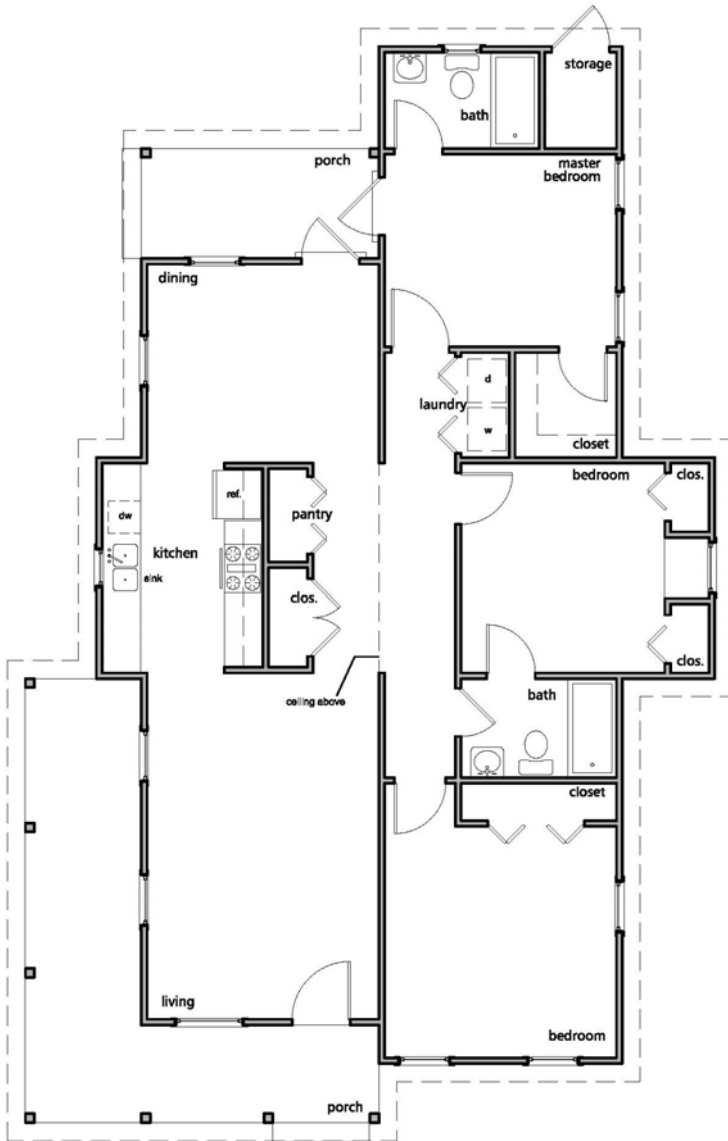

THE QUEEN ANNE

1211 sq. ft. 3 BR 2 Ba

BASE

ALT

THE QUEEN ANNE

1211 sq. ft. 3 BR 2 Ba

BASE

ALT