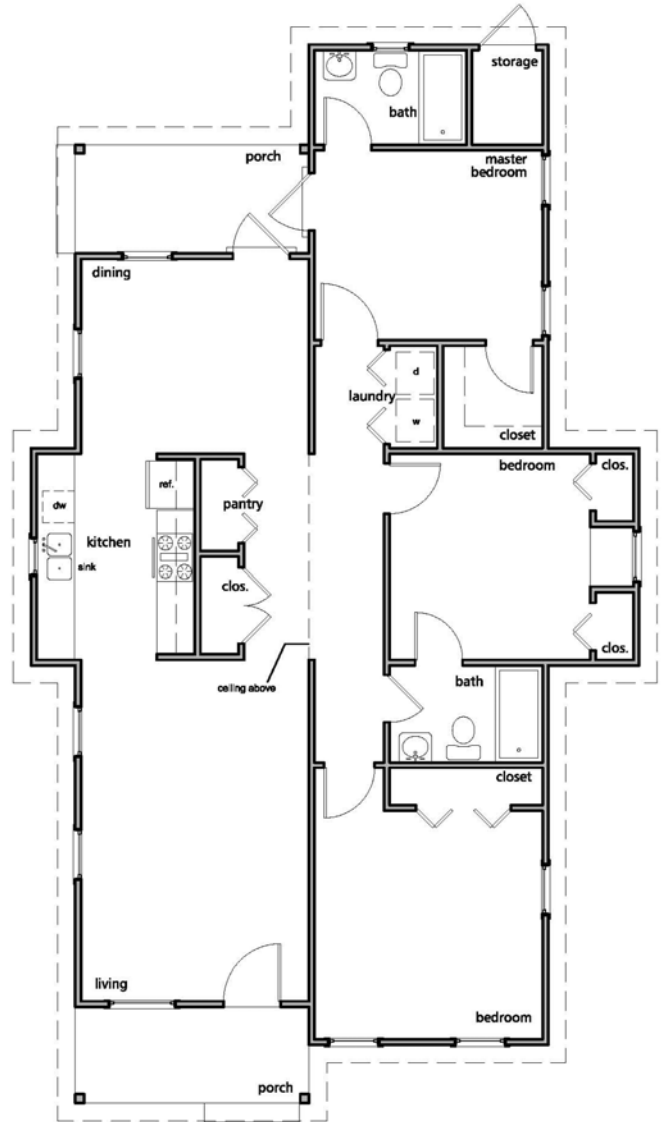

THE QUEEN ANNE

1211 sq. ft. 3 BR 2 Ba

BASE

ALT

THE QUEEN ANNE

1211 sq. ft. 3 BR 2 Ba

BASE

ALT