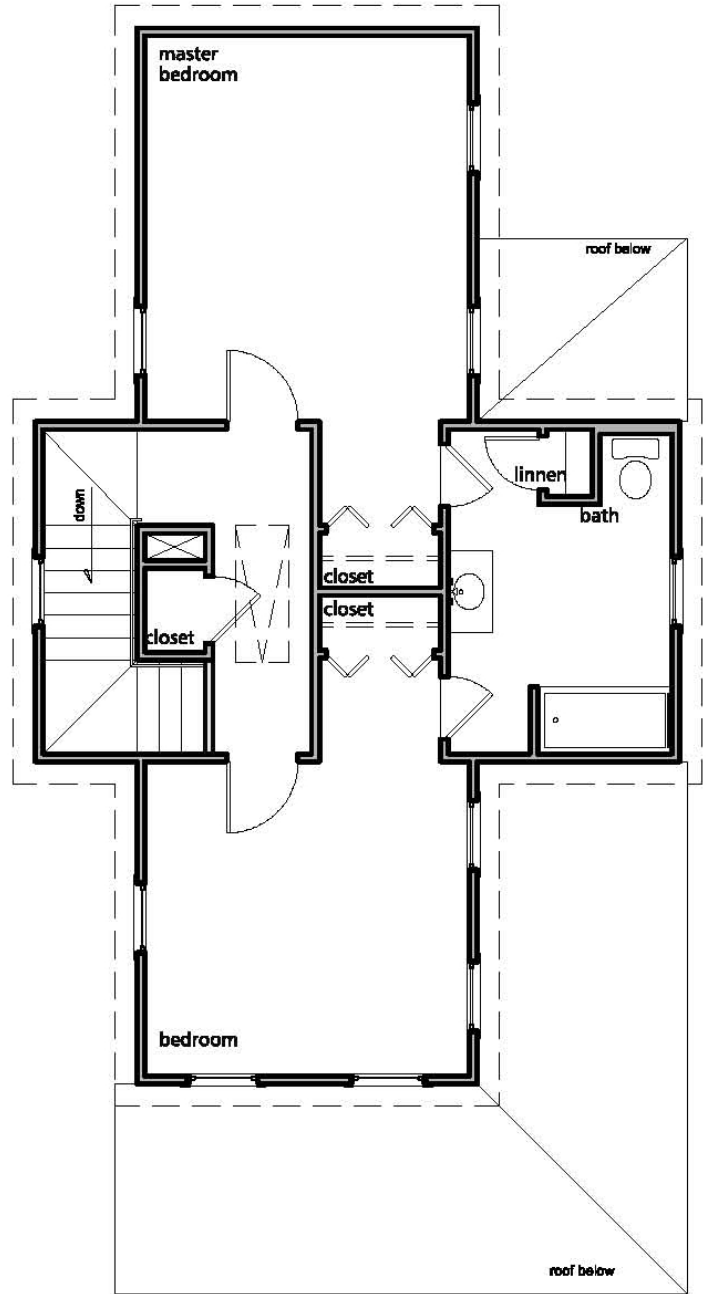

THE PORCH VIEW

1183 sq. ft. 2 BR 1.5 Ba

THE PORCH VIEW

1183 sq. ft. 2 BR 1.5 Ba

FIRST FLOOR

SECOND FLOOR