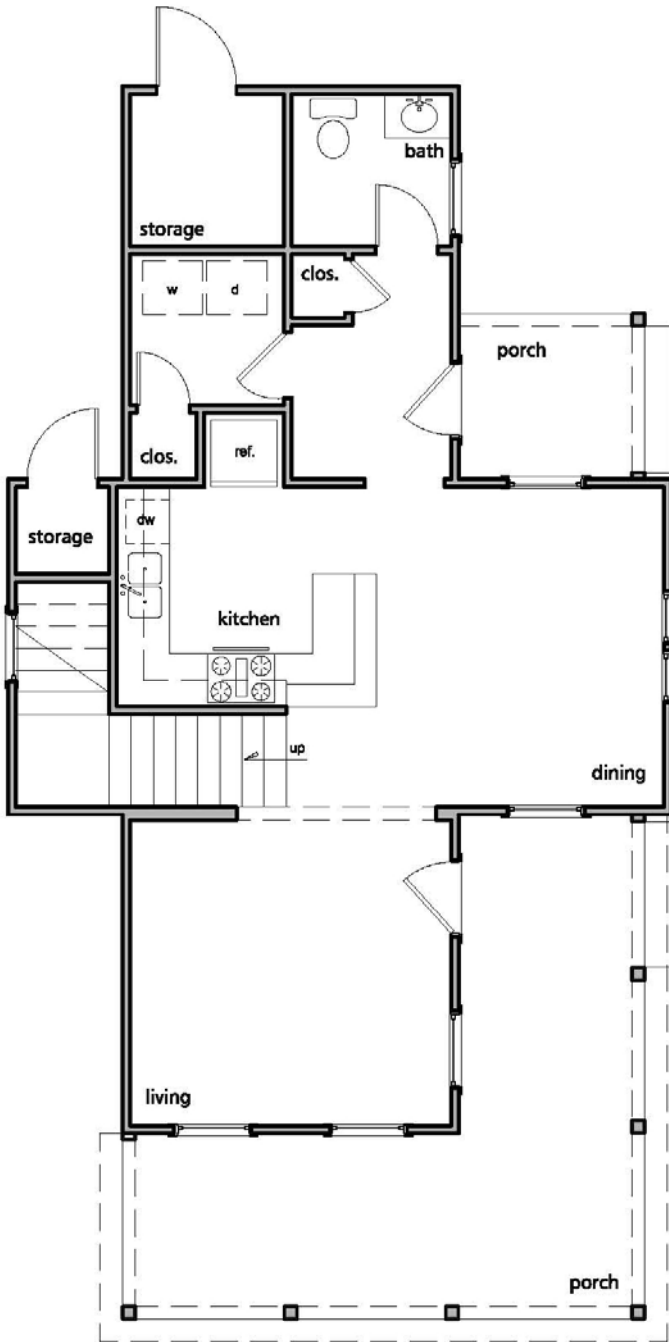

THE PORCH VIEW

1183 sq. ft. 2 BR 1.5 Ba

THE PORCH VIEW

1183 sq. ft. 2 BR 1.5 Ba

FIRST FLOOR

SECOND FLOOR