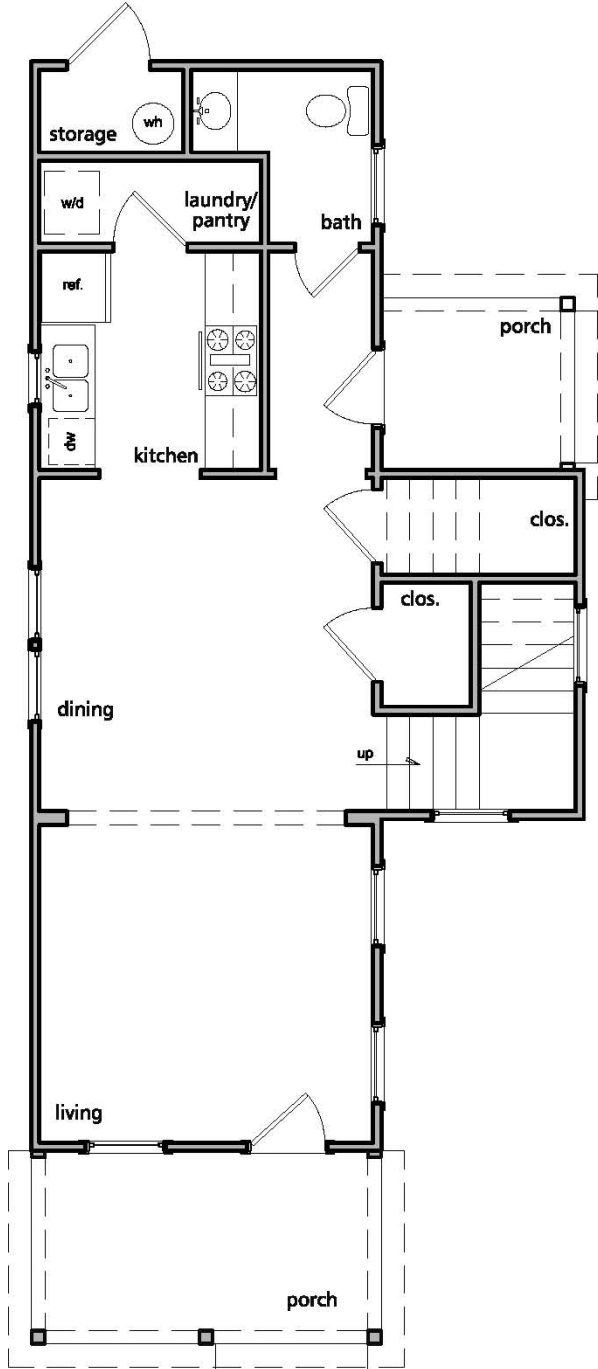

THE OVERTON ROW HOUSE

1091 sq. ft. 2 BR 1.5 Ba

THE OVERTON ROW HOUSE

1091 sq. ft. 2 BR 1.5 Ba

FIRST FLOOR

SECOND FLOOR