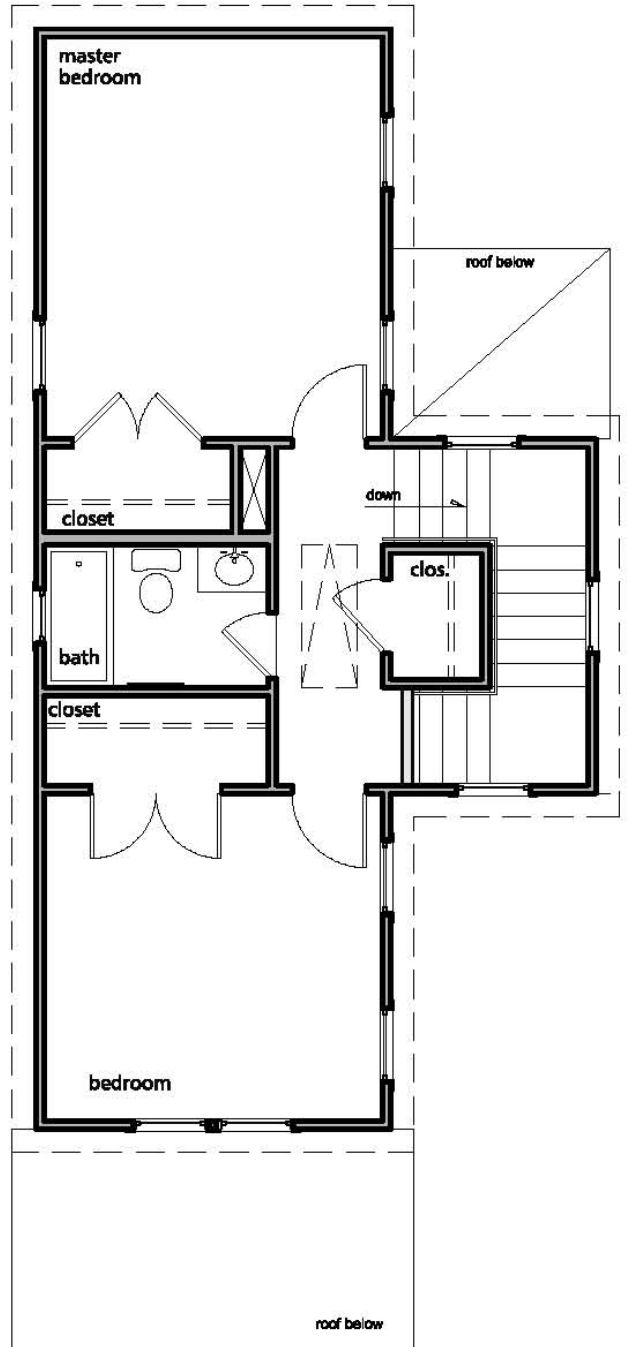

THE OVERTON ROW HOUSE

1091 sq. ft. 2 BR 1.5 Ba

THE OVERTON ROW HOUSE

1091 sq. ft. 2 BR 1.5 Ba

FIRST FLOOR

SECOND FLOOR