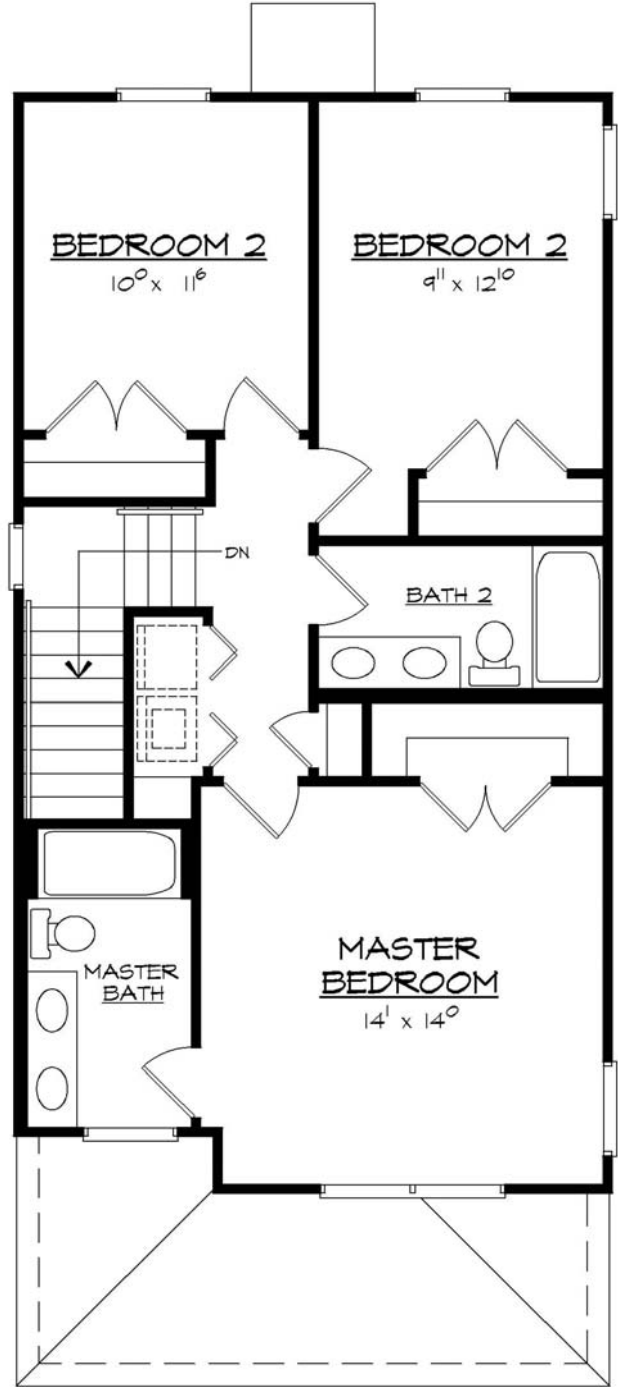

THE NEW MEMPHIAN

1,548 sq. ft. 3BR 2.5Ba

BASE

ALT

THE NEW MEMPHIAN

1,548 sq. ft. 3BR 2.5Ba

FIRST FLOOR

SECOND FLOOR