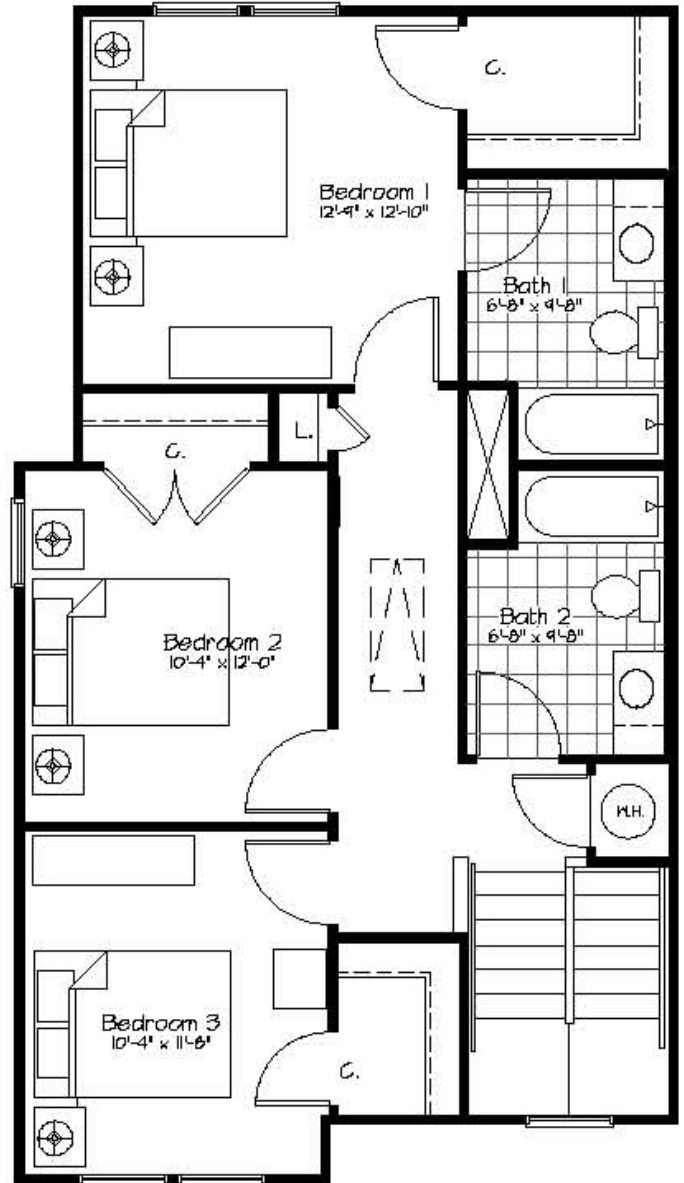

# THE MONTGOMERY

1,506 sq. ft. 3BR 2.5Ba

BASE

ALT

# THE MONTGOMERY

1,506 sq. ft. 3BR 2.5Ba

FIRST FLOOR

SECOND FLOOR