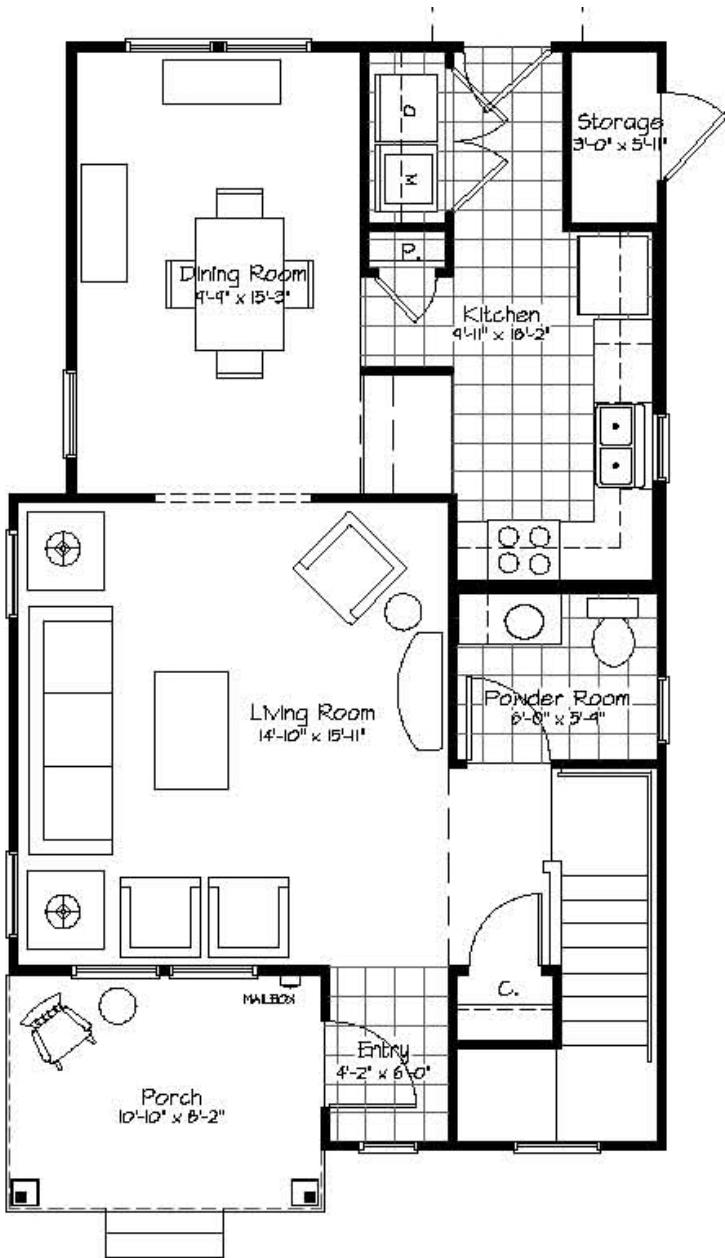

# THE MONTGOMERY

1,506 sq. ft. 3BR 2.5Ba

BASE

ALT

# THE MONTGOMERY

1,506 sq. ft. 3BR 2.5Ba

FIRST FLOOR

SECOND FLOOR