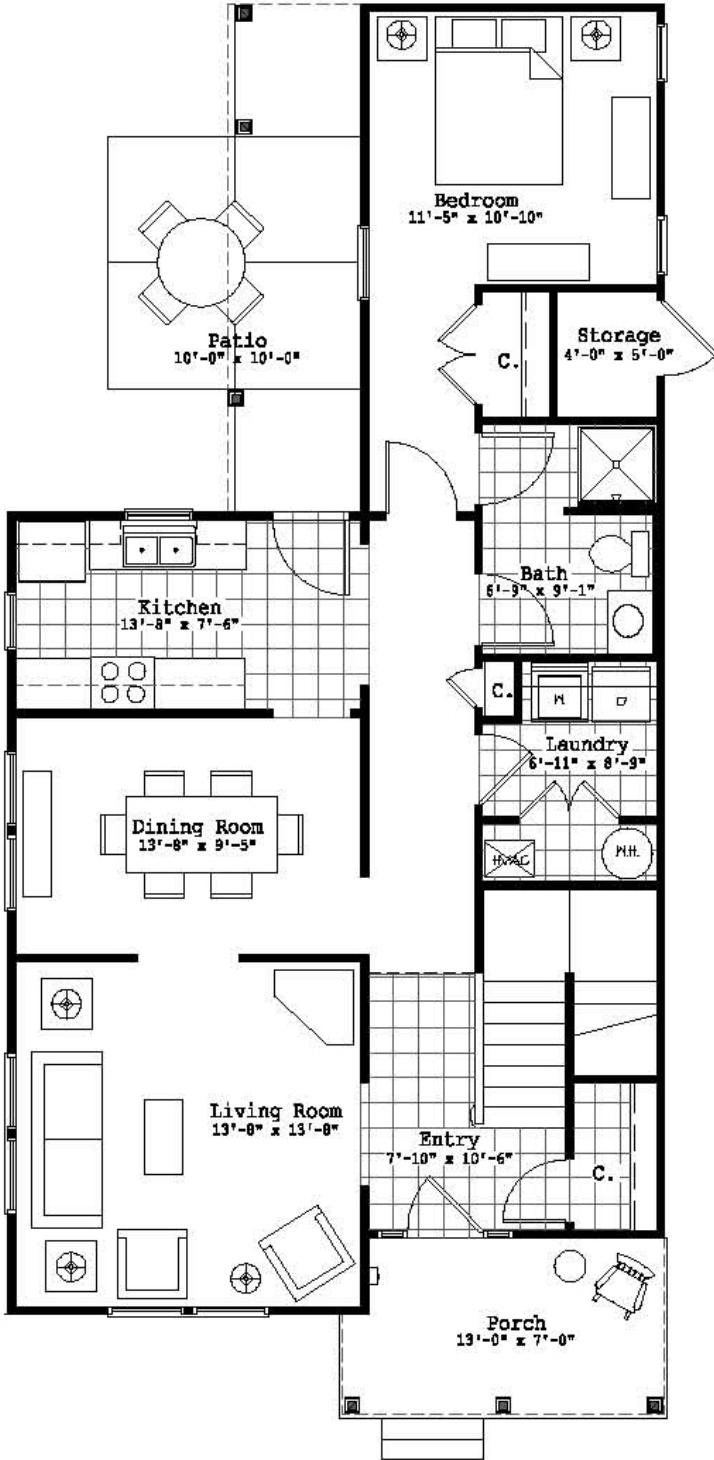

# THE MANASSAS

1,667 sq. ft. 3BR 2Ba

BASE

ALT

# THE MANASSAS

1,667 sq. ft. 3BR 2Ba

FIRST FLOOR

SECOND FLOOR