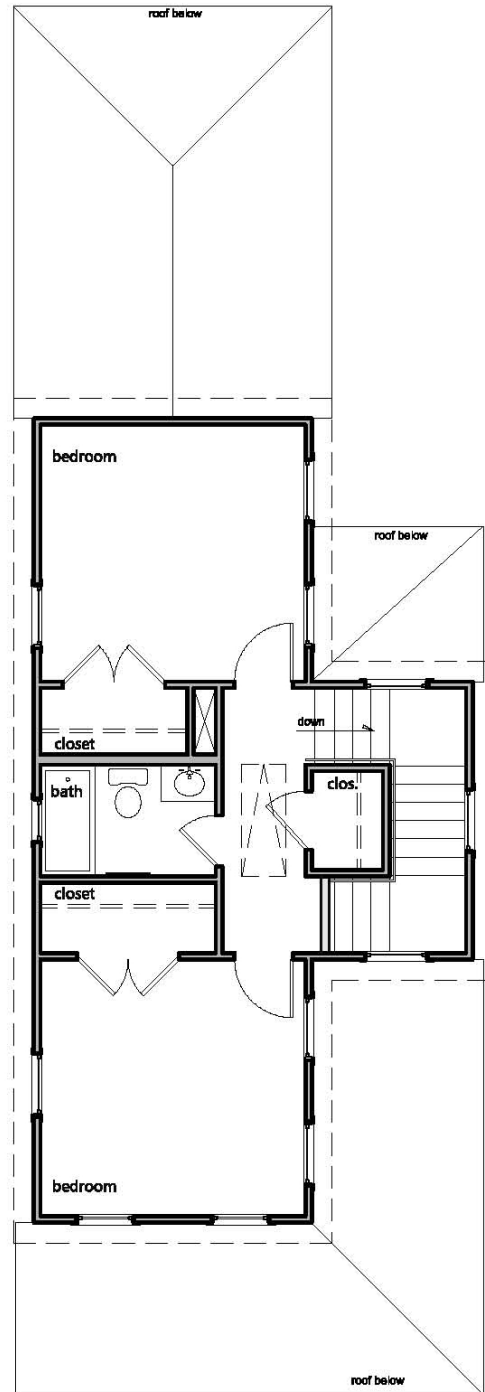

THE GUTHRIE

1144 sq. ft. 3 BR 2 Ba

BASE

ALT

THE GUTHRIE

1144 sq. ft. 3 BR 2 Ba

BASE - FIRST FLOOR

BASE - SECOND FLOOR