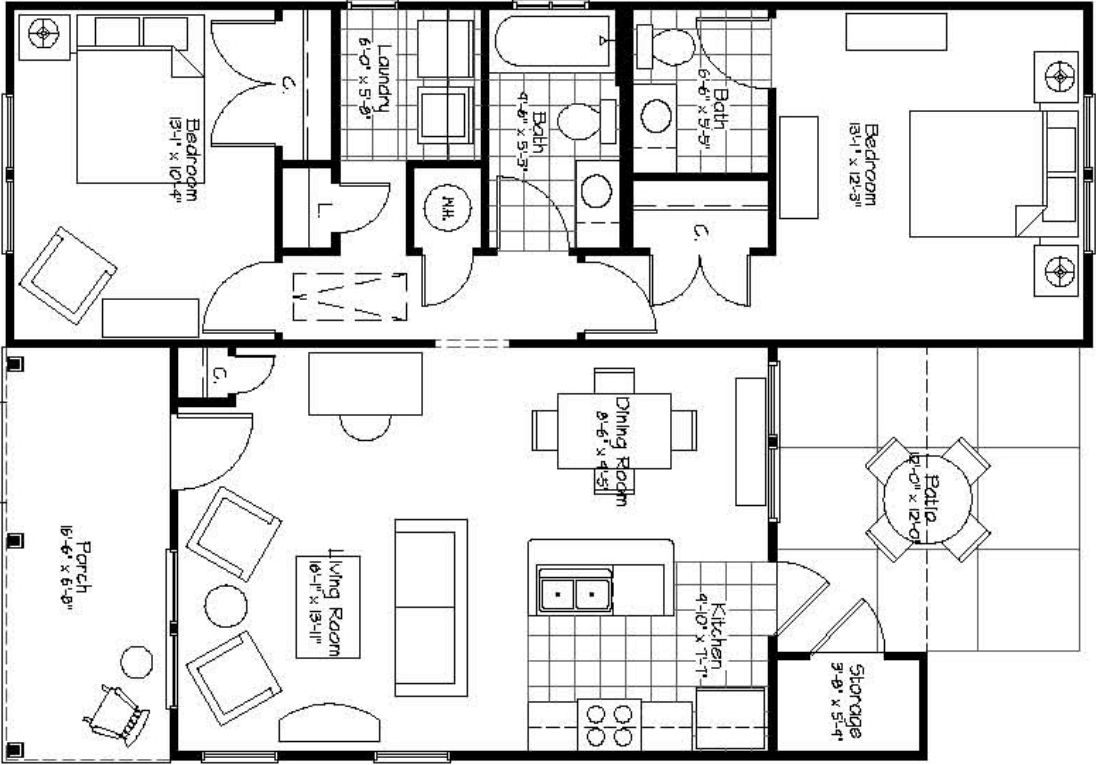

# THE GREENLAW

980 sq. ft. 2BR 1.5Ba

BASE

ALT