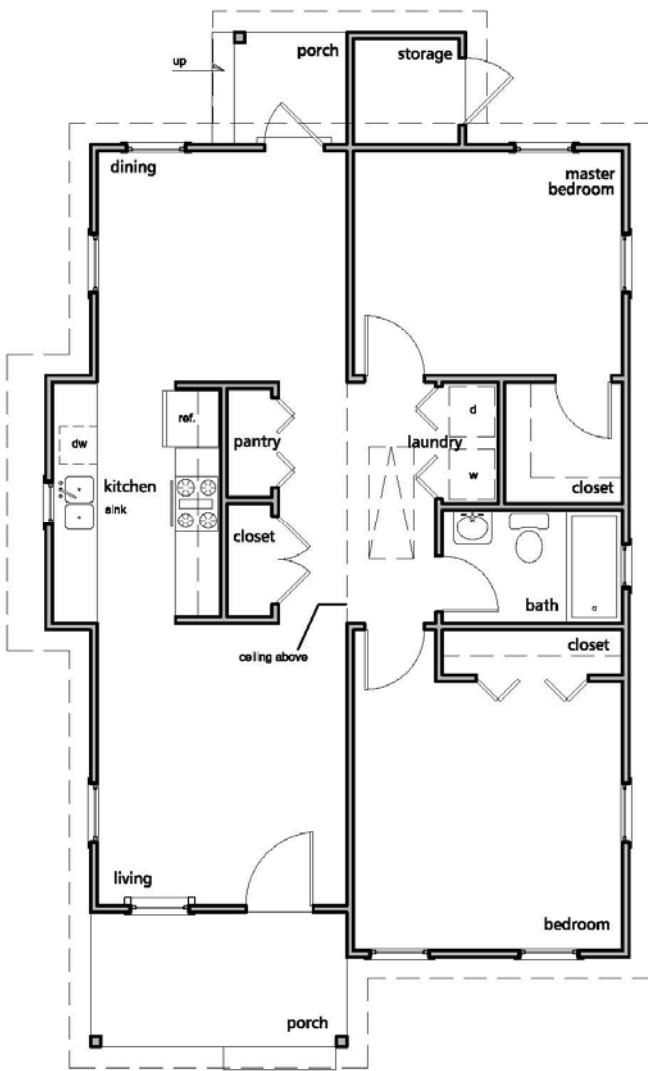

THE GAYOSO

872 sq. ft. 2 BR 1 Ba

BASE

ALT

THE GAYOSO

872 sq. ft. 2 BR 1 Ba

BASE

ALT