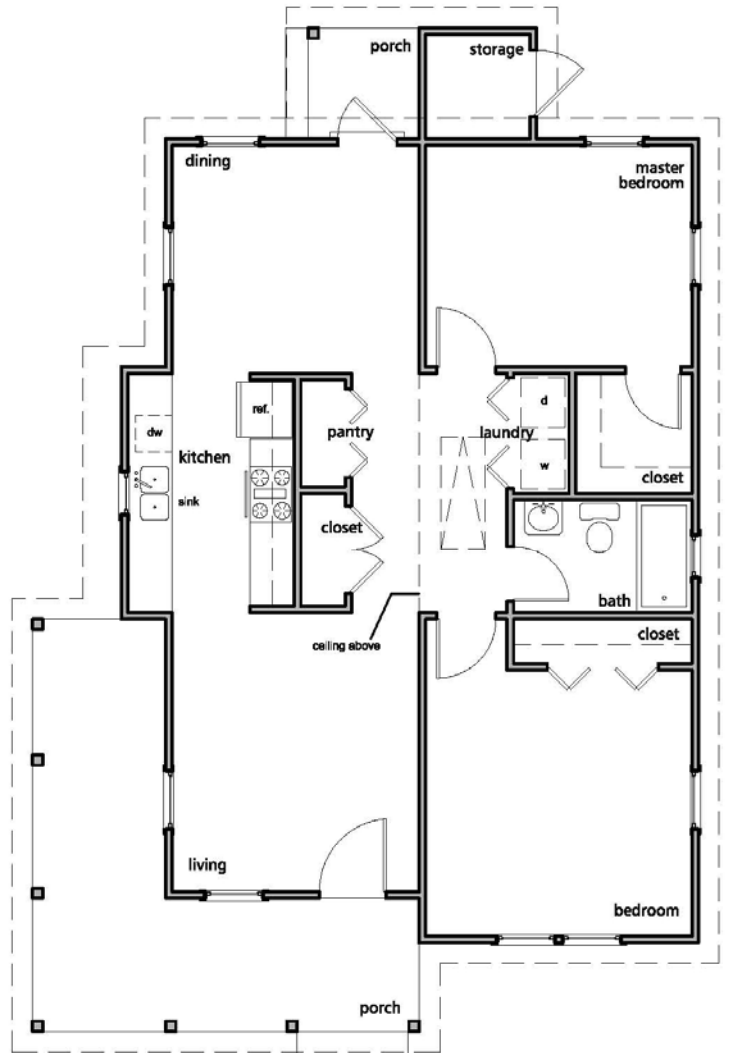

THE GAYOSO

872 sq. ft. 2 BR 1 Ba

BASE

ALT

THE GAYOSO

872 sq. ft. 2 BR 1 Ba

BASE

ALT