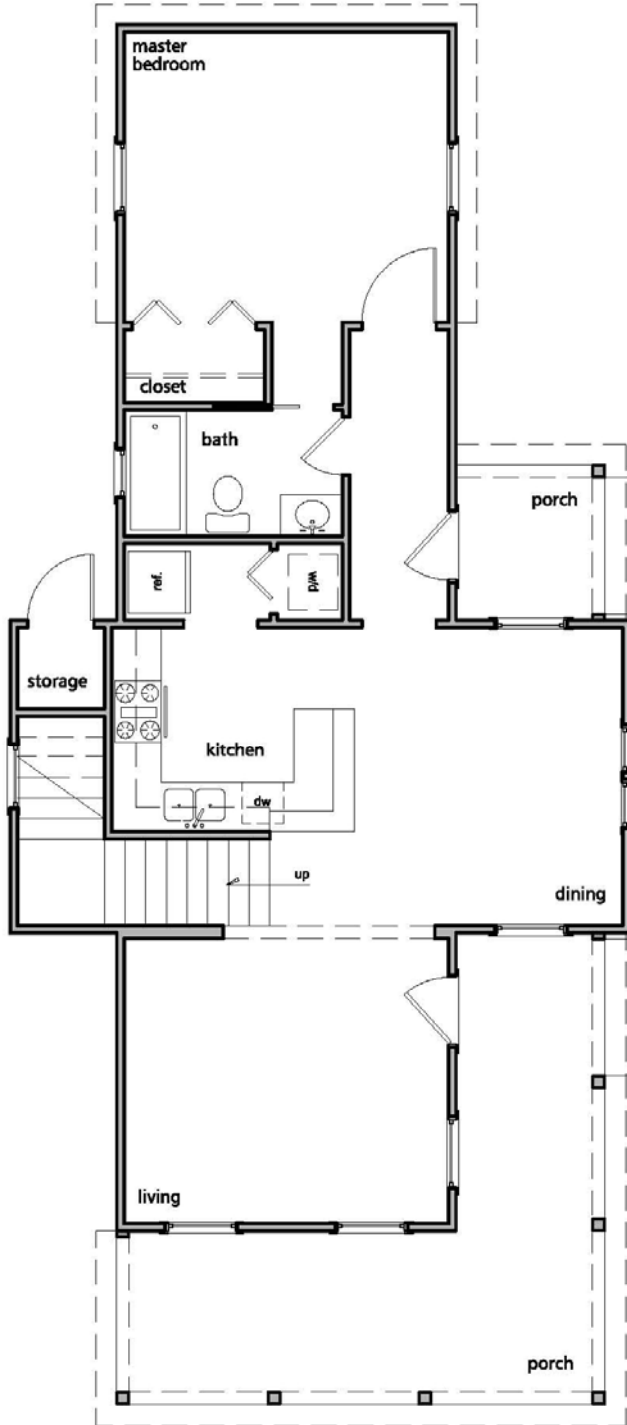

THE BURKLE

1245 sq. ft. 3 BR 2 Ba

THE BURKLE

1245 sq. ft. 3 BR 2 Ba

BASE - FIRST FLOOR

BASE - SECOND FLOOR