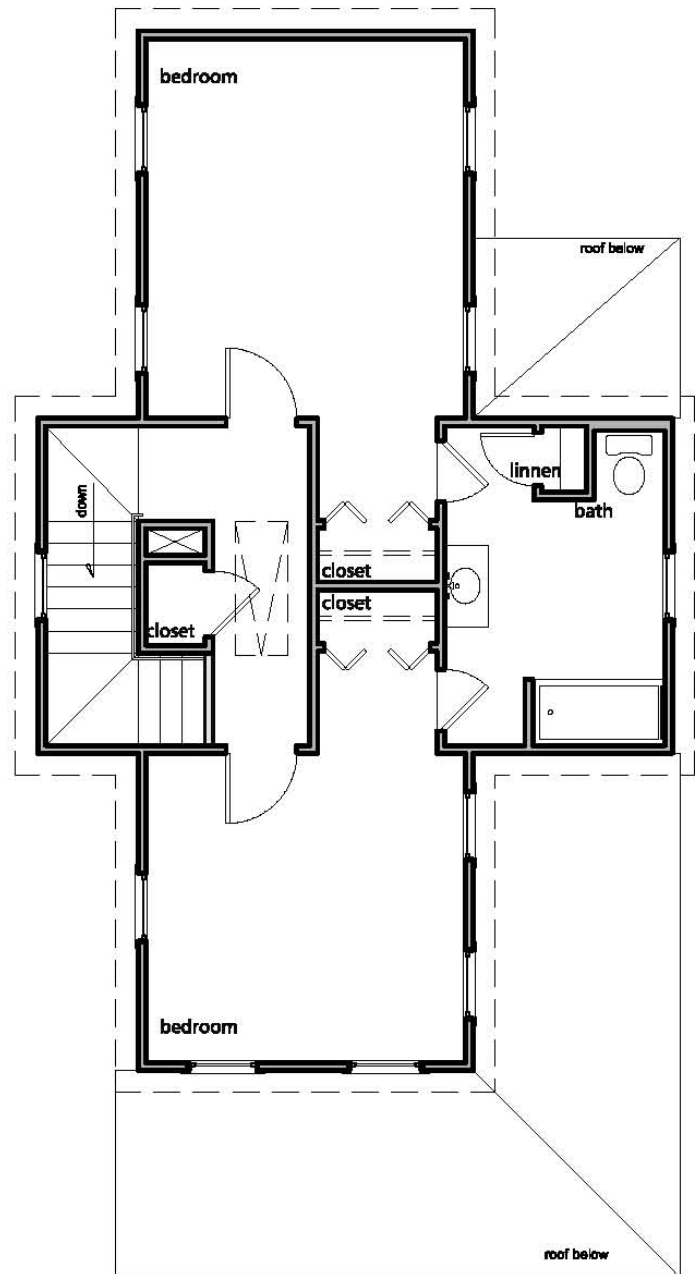

THE BURKLE

1245 sq. ft. 3 BR 2 Ba

THE BURKLE

1245 sq. ft. 3 BR 2 Ba

BASE - FIRST FLOOR

BASE - SECOND FLOOR