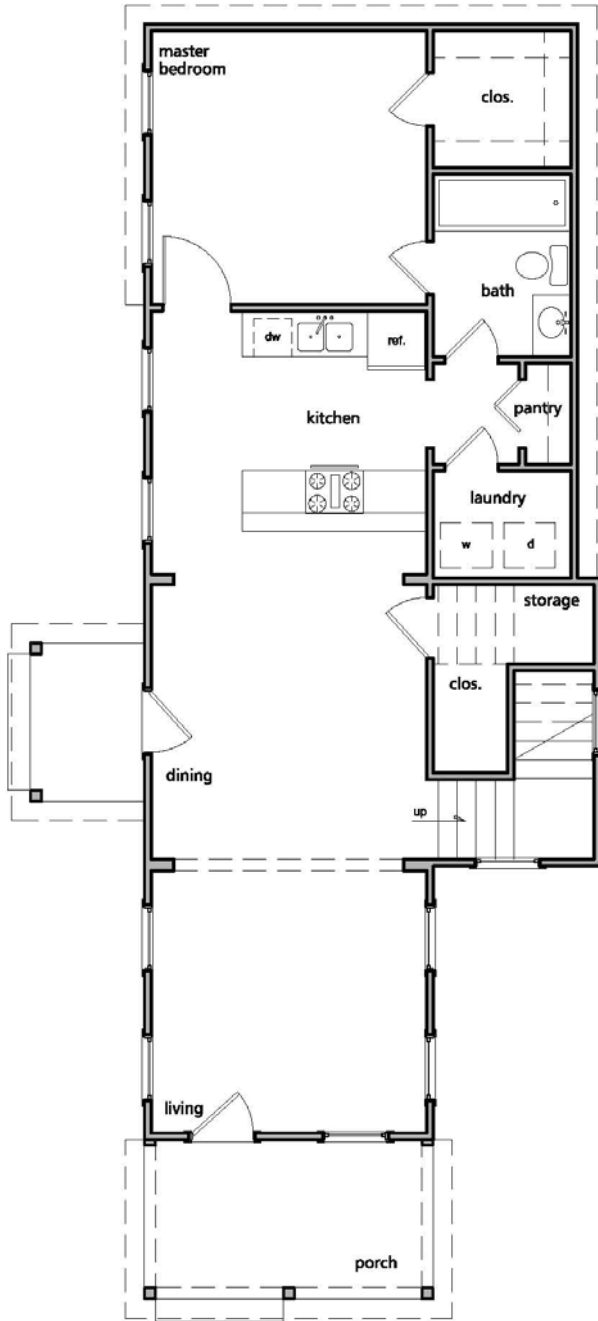

# THE BREWSTER

1345 sq. ft. 3 BR 2 Ba

BASE

ALT

# THE BREWSTER

1345 sq. ft. 3 BR 2 Ba

BASE - FIRST FLOOR

BASE - SECOND FLOOR