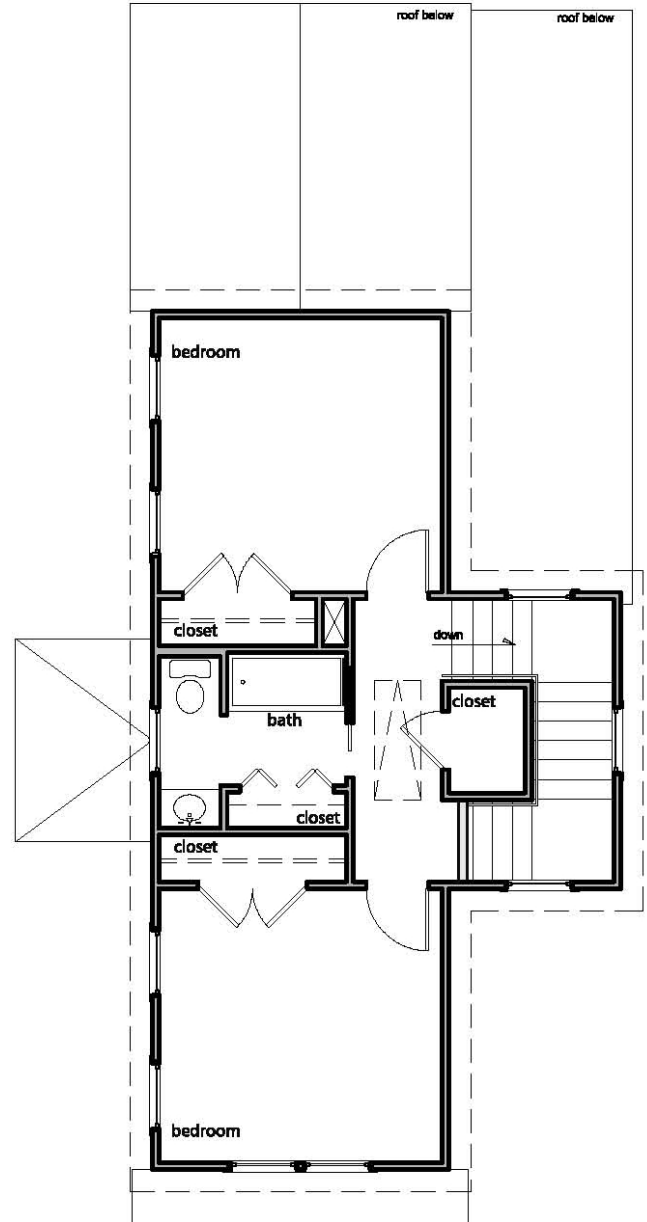

# THE BREWSTER

1345 sq. ft. 3 BR 2 Ba

BASE

ALT

# THE BREWSTER

1345 sq. ft. 3 BR 2 Ba

BASE - FIRST FLOOR

BASE - SECOND FLOOR